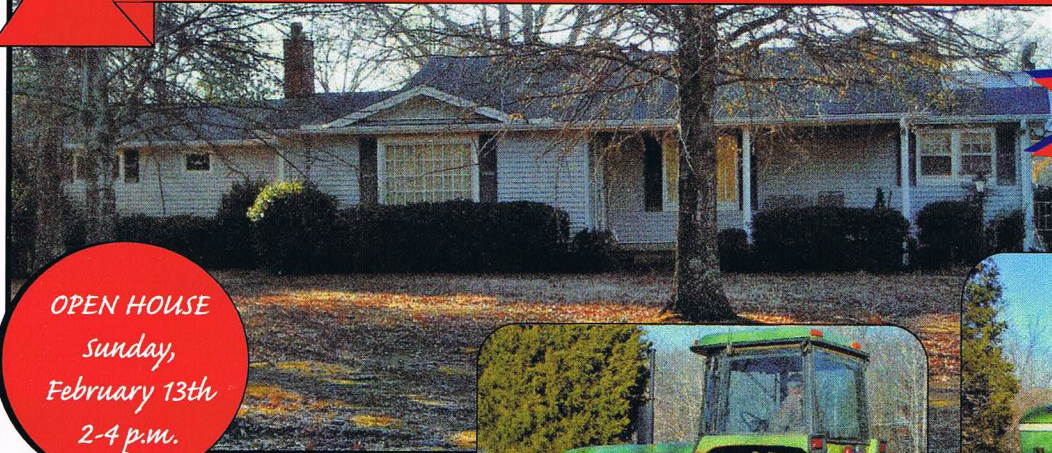

ABSOLUTE AUCTION

Saturday, February 19th, at 9:00 a.m.

"The Estate of Aubrey Bryan" 4720 Selmer/Ramer Road
From Selmer, take Hwy 45 S 2 miles, turn right on Ramer/Selmer Road, Go 2 miles to Auction site

WATCH FOR SIGNS!

Real Estate Consist Of 2050 Sq. Ft. Home, 3 Bedroom, 2 Bath
w/Formal Living Room, Den, Kitchen, Laundry Room, Fireplace, Central Heat & Air.
Situated on 1.22 Manicured Acres,
With Large Shade Trees and 24 x 24 Carport.